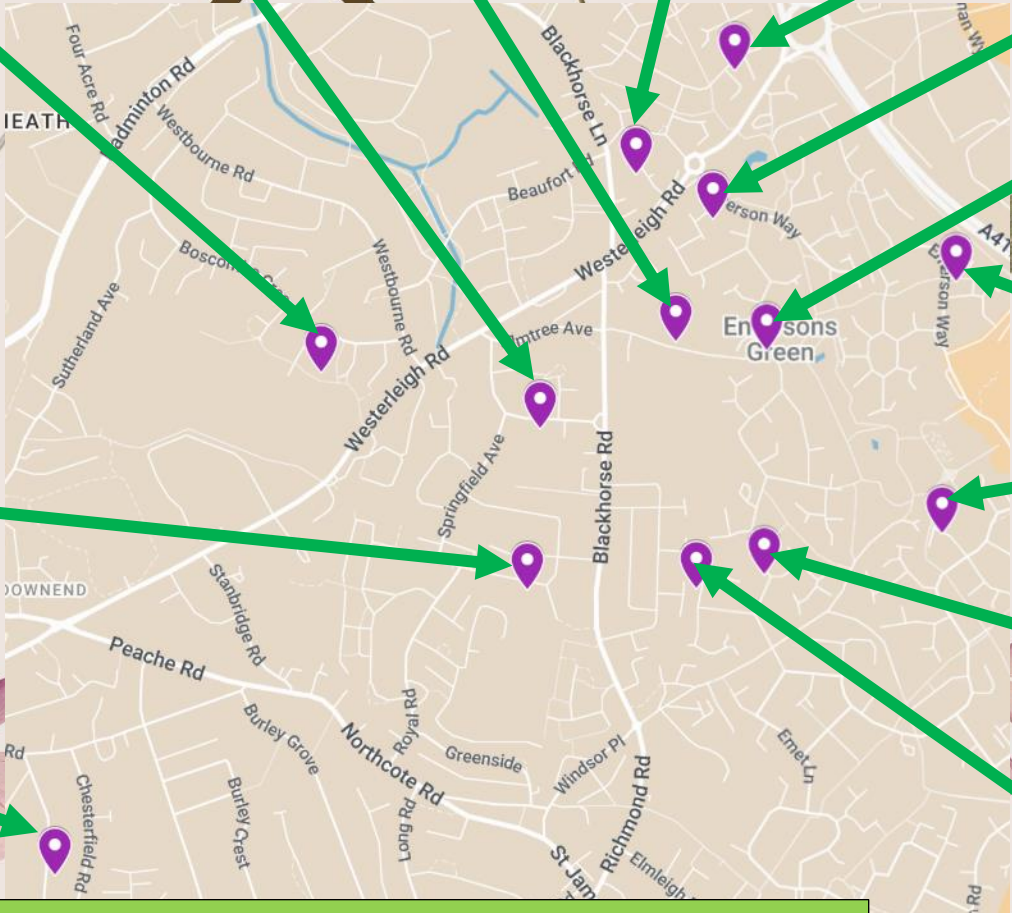

**19 Garnett Place  
BS16 6QY**

**22 Springfield Road  
BS16 9BG**

**Dibden Lane Allotment  
BS16 7AF**

**30 Tunbridge Way  
BS16 7EX**

**40 Bye Mead  
BS16 7DQ**

**10 Meadgate  
BS16 7AZ**

**50 Guest Ave  
BS16 7GA**

**107a Emerson Way  
BS16 7AP**

**6 Beck Close  
BS16 7HD**

**100 Guest Ave  
BS16 7DA**

**96 Emet Grove  
BS16 7EG**

**Welcome to the Garden Open Day map**  
A Chance to see what some of our gardens are doing to encourage wildlife.  
Please note we are unable to guarantee parking or toilets.

**50 Stockwell Drive  
BS16 9DW**

**61 Park Road  
BS16 5LQ**

**Garden Open Day  
6<sup>th</sup> June 2026  
11am – 3pm**