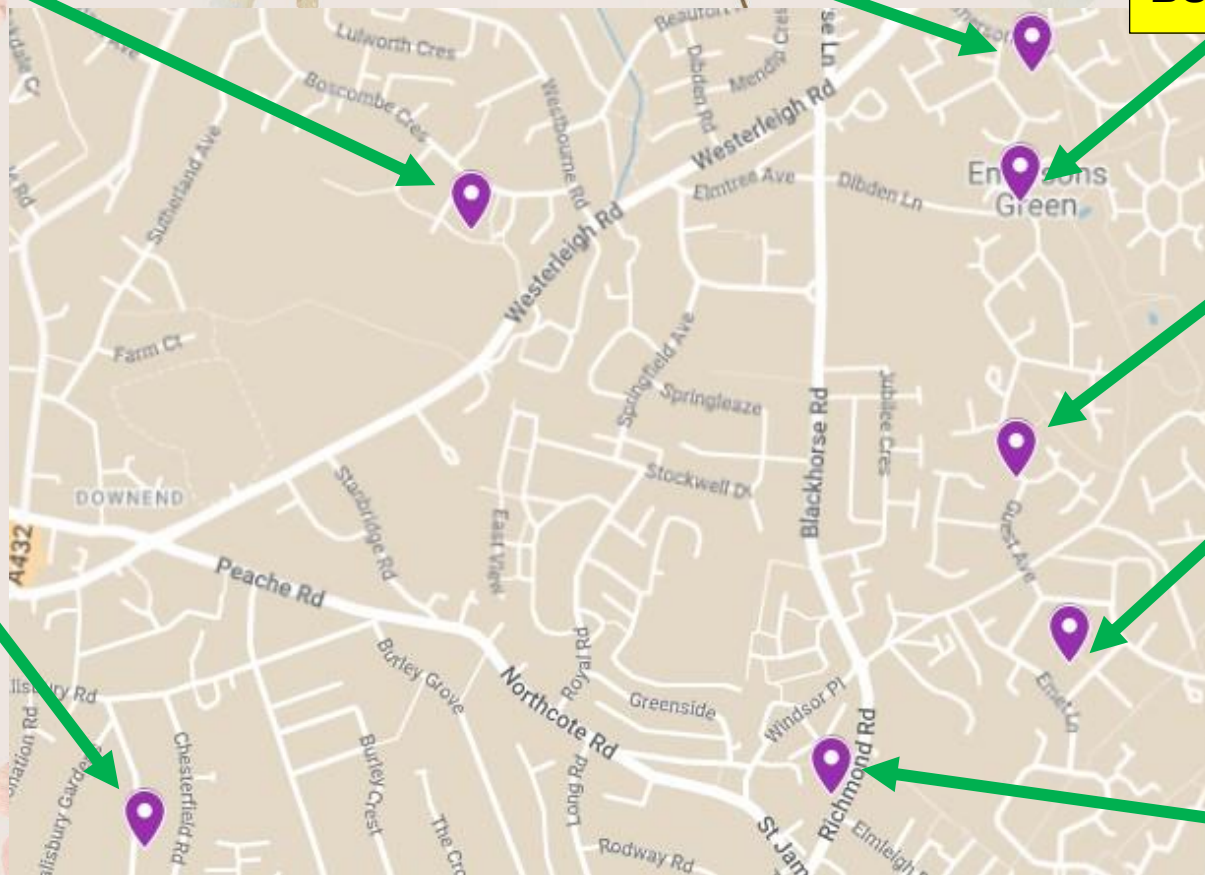

**19 Garnett  
Place,  
BS16 6QY**

**22 Emerson  
Way,  
BS16 7AX**

**50 Guest  
Ave,  
BS16 7GA**

**Welcome to the  
Garden Open Day  
map**

A Chance to see how some of  
our gardens are doing to  
encourage wildlife.

Please note we cannot provide parking  
or toilets.

**61 Park Road  
BS165LQ**

**100 Guest  
Ave,  
BS16 7DA**

**28  
Homeground,  
BS16 7HG**

**5 Richmond  
Road  
BS16 9EZ.**

**Garden Open Day  
25<sup>th</sup> May 2024  
11am – 3pm**