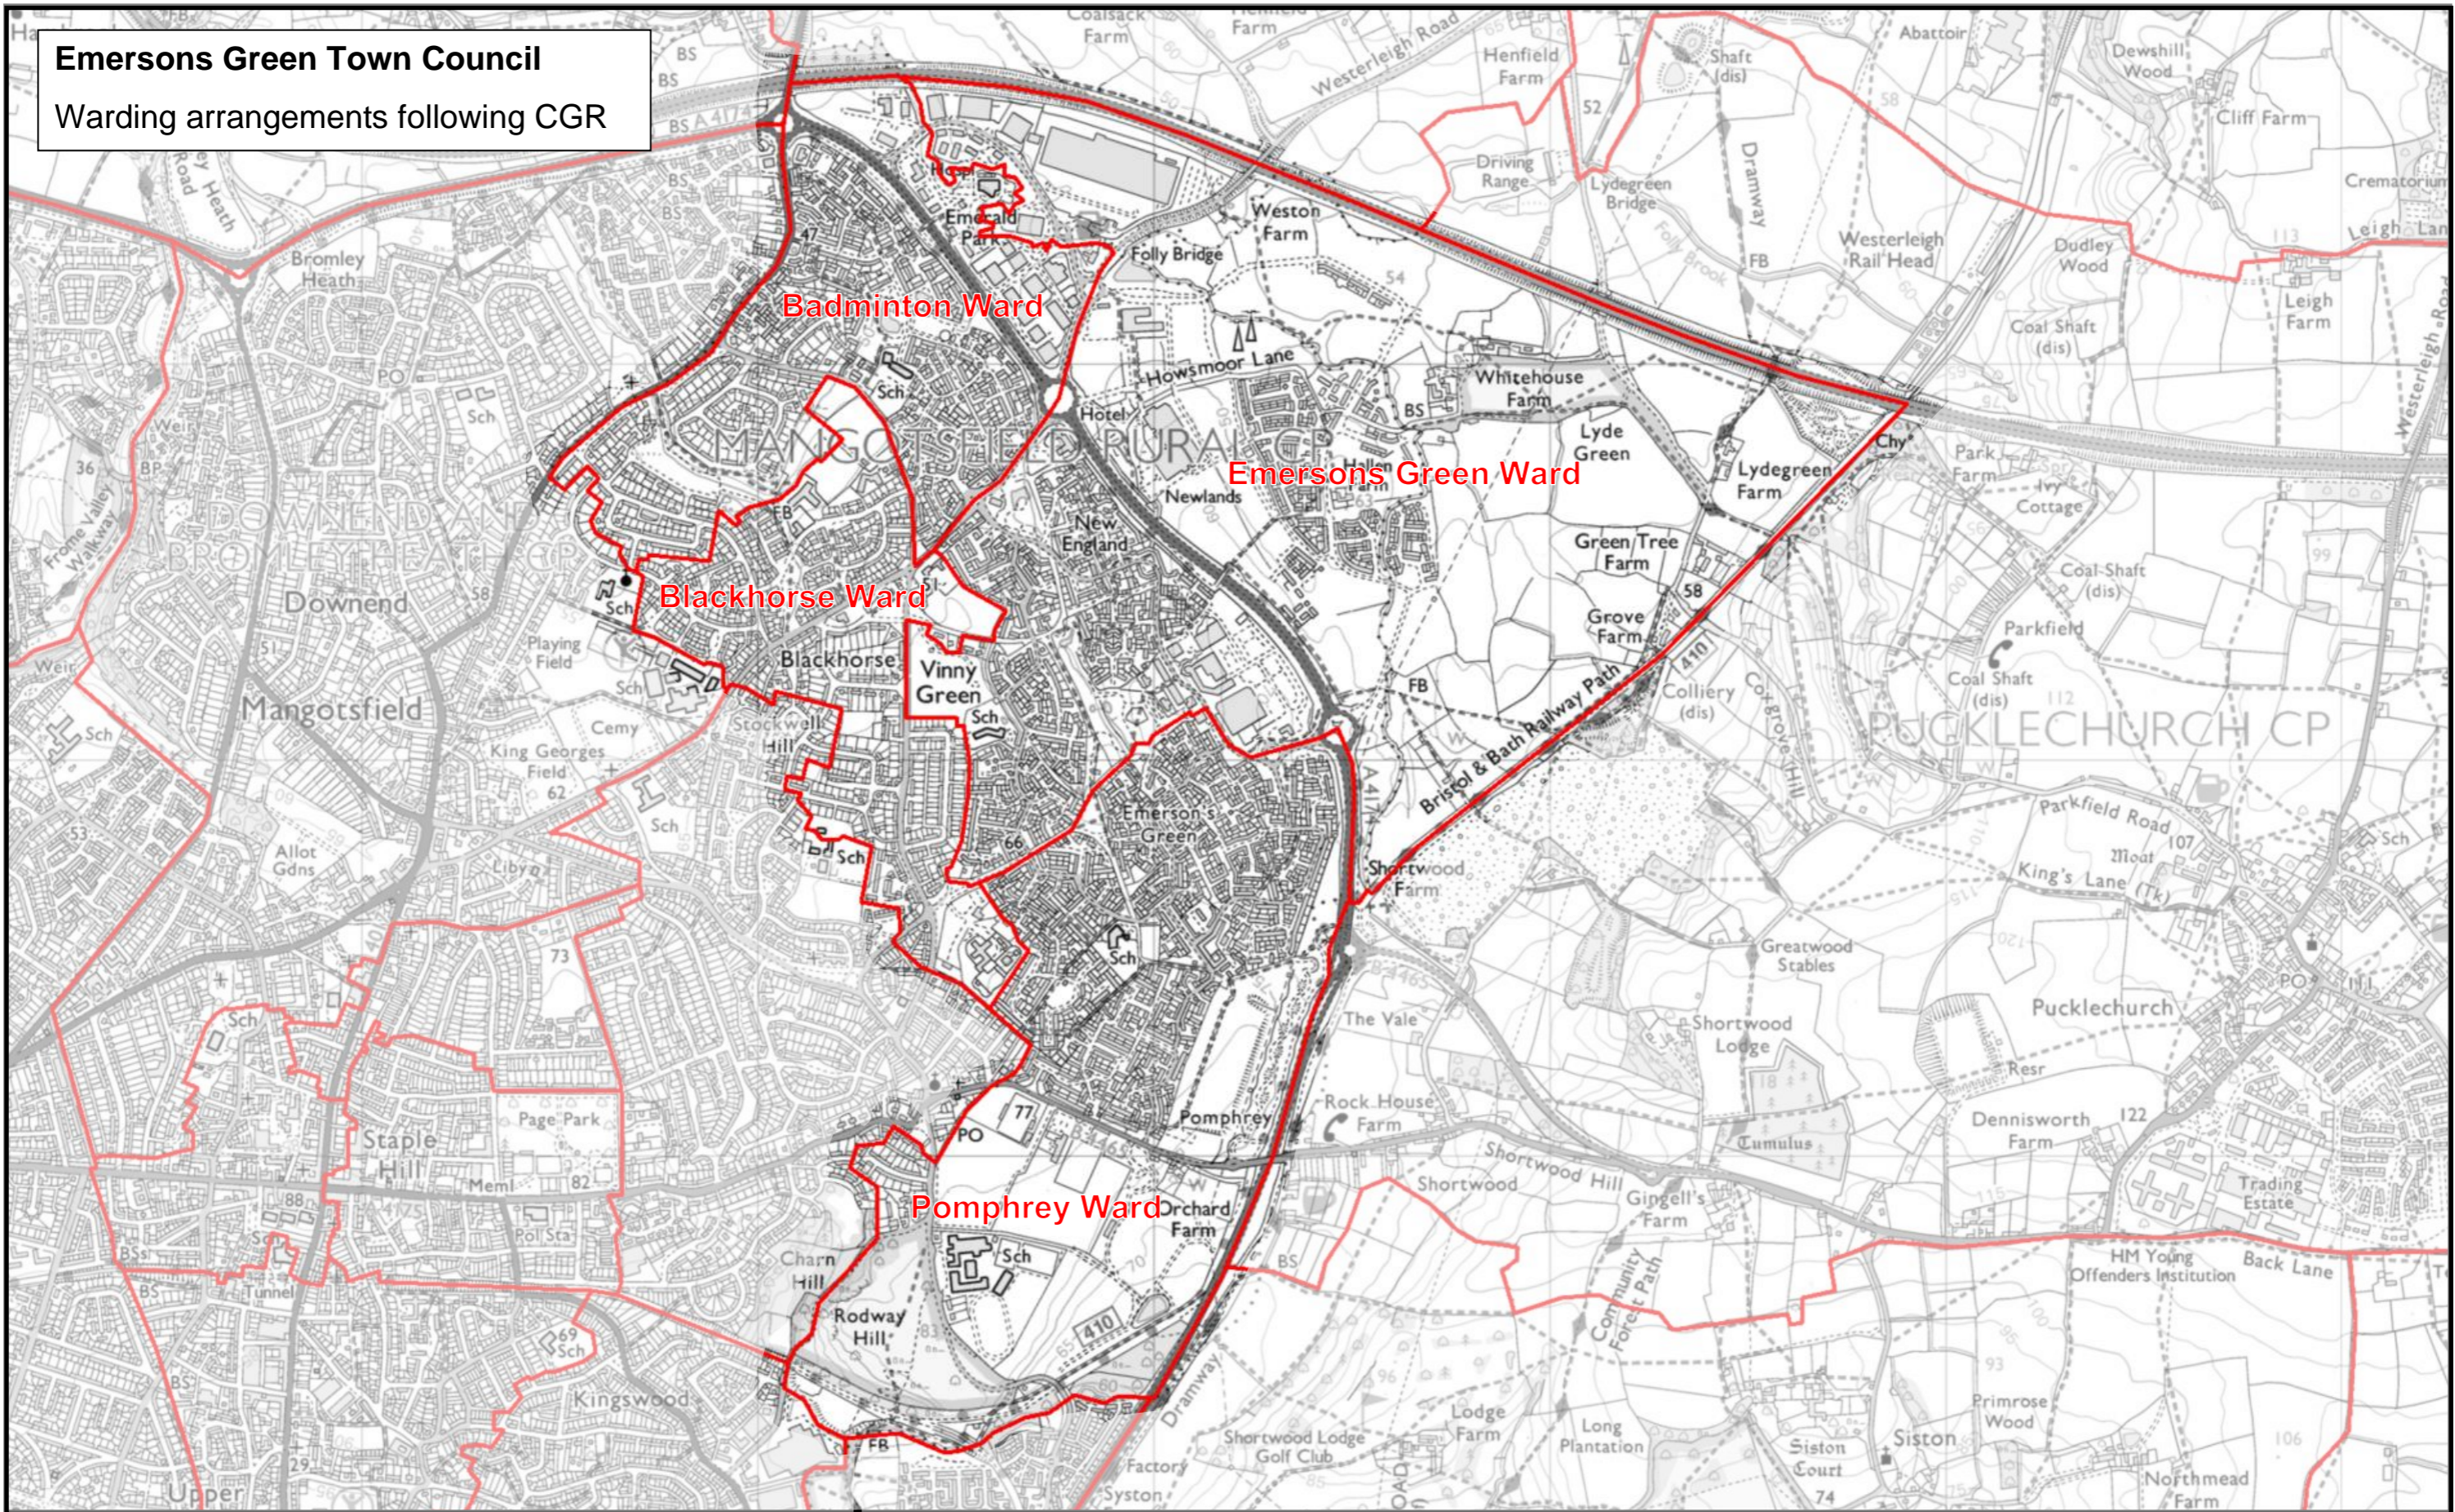

**Emersons Green Town Council**  
Warding arrangements following CGR

© South Gloucestershire Council, 2023 All rights reserved.  
© Crown copyright and database rights 2023 Ordnance Survey 100023410.  
Contains Royal Mail data © Royal Mail copyright and database right 2023.  
Contains National Statistics data © Crown copyright and database right 2023.